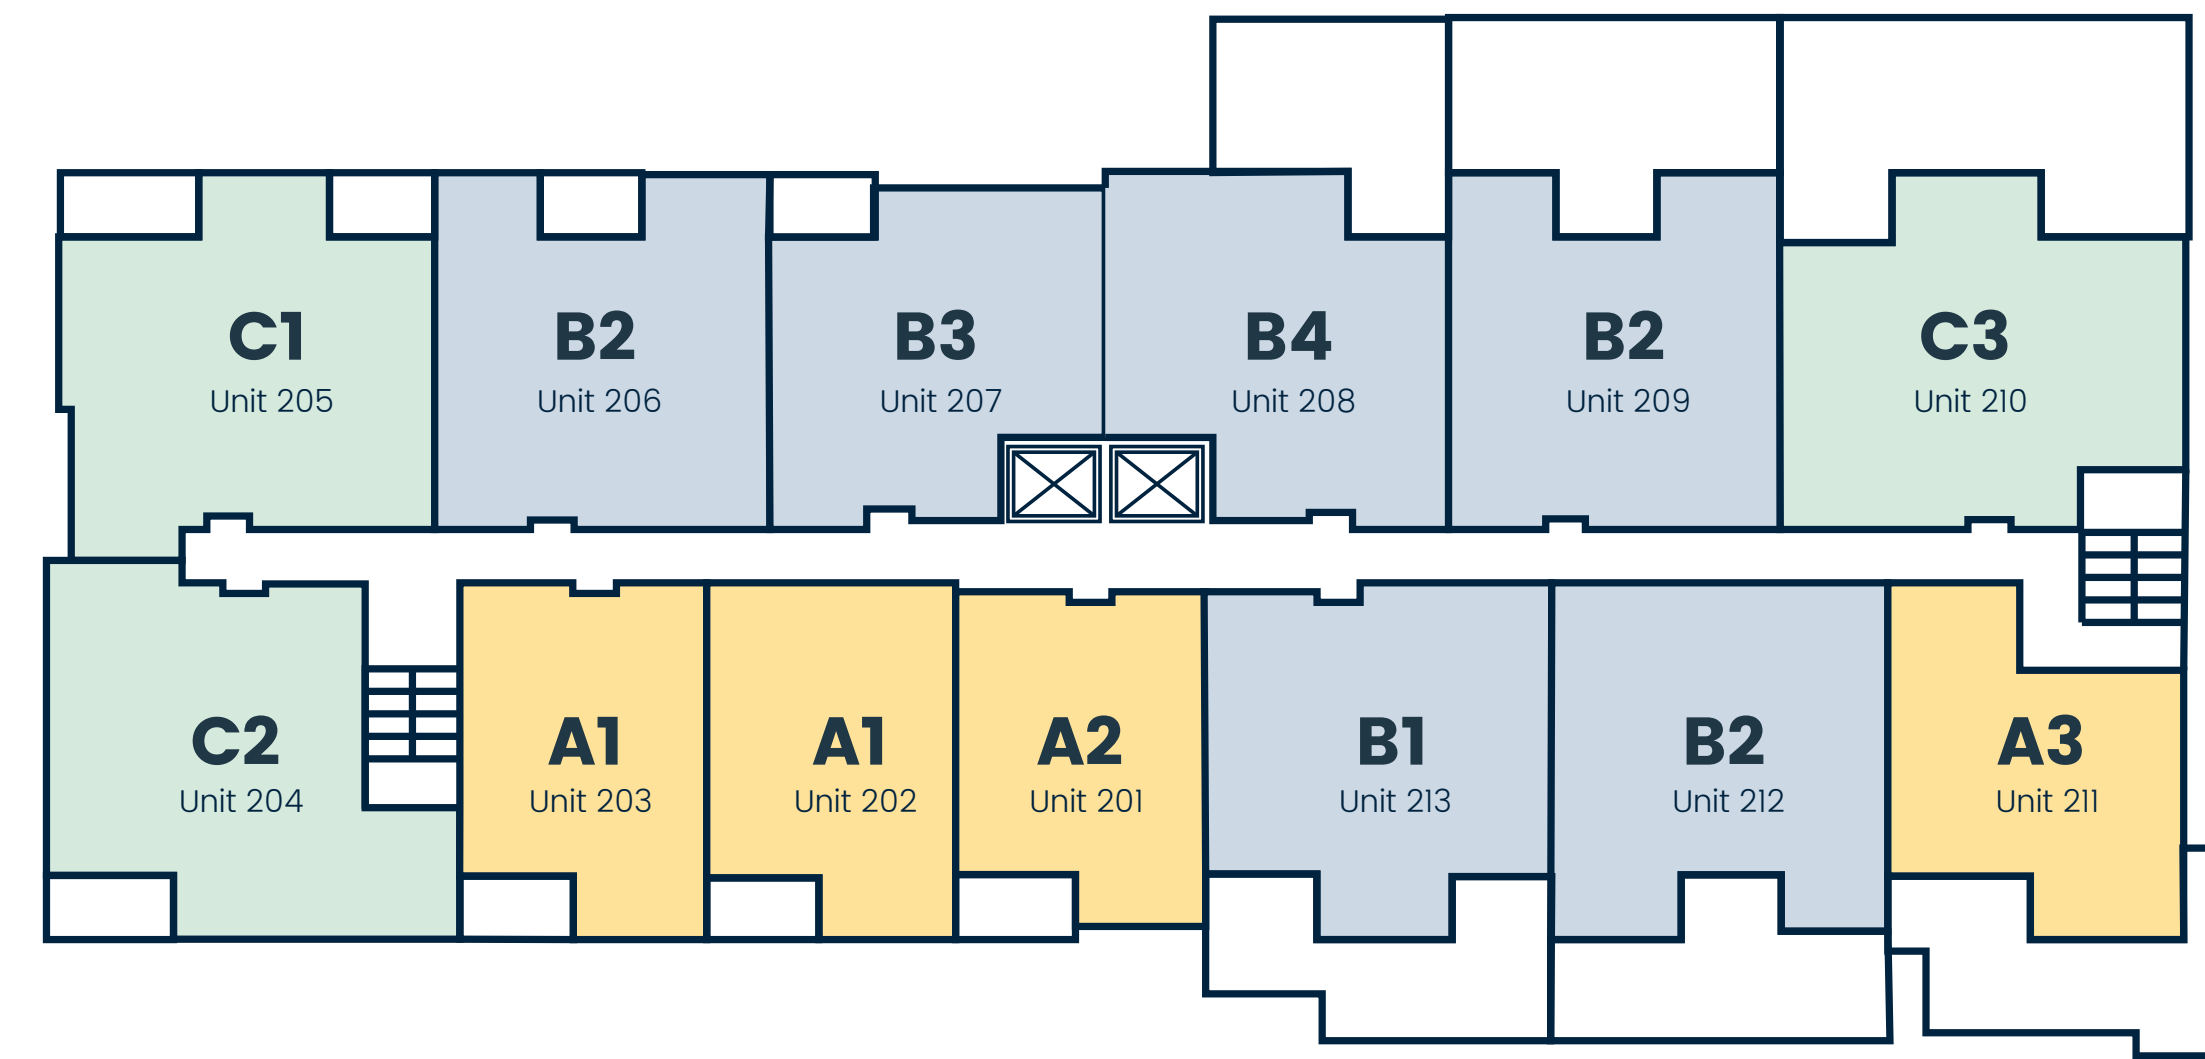

Madore

Building Plan

Level 1

Level 2

Level 3

Level 4

Level 5

Level 6

Level 7

A 1 BED + 1 BATH / + 1 DEN / + 1 GUEST ROOM
Approx 579 - 734 sq.ft

B 2 BED + 2 BATH / + 1 DEN / + 1 GUEST ROOM
Approx 751 - 1000 sq.ft

C 3 BED + 2 BATH / + 1 GUEST ROOM
Approx 859 - 1209 sq.ft