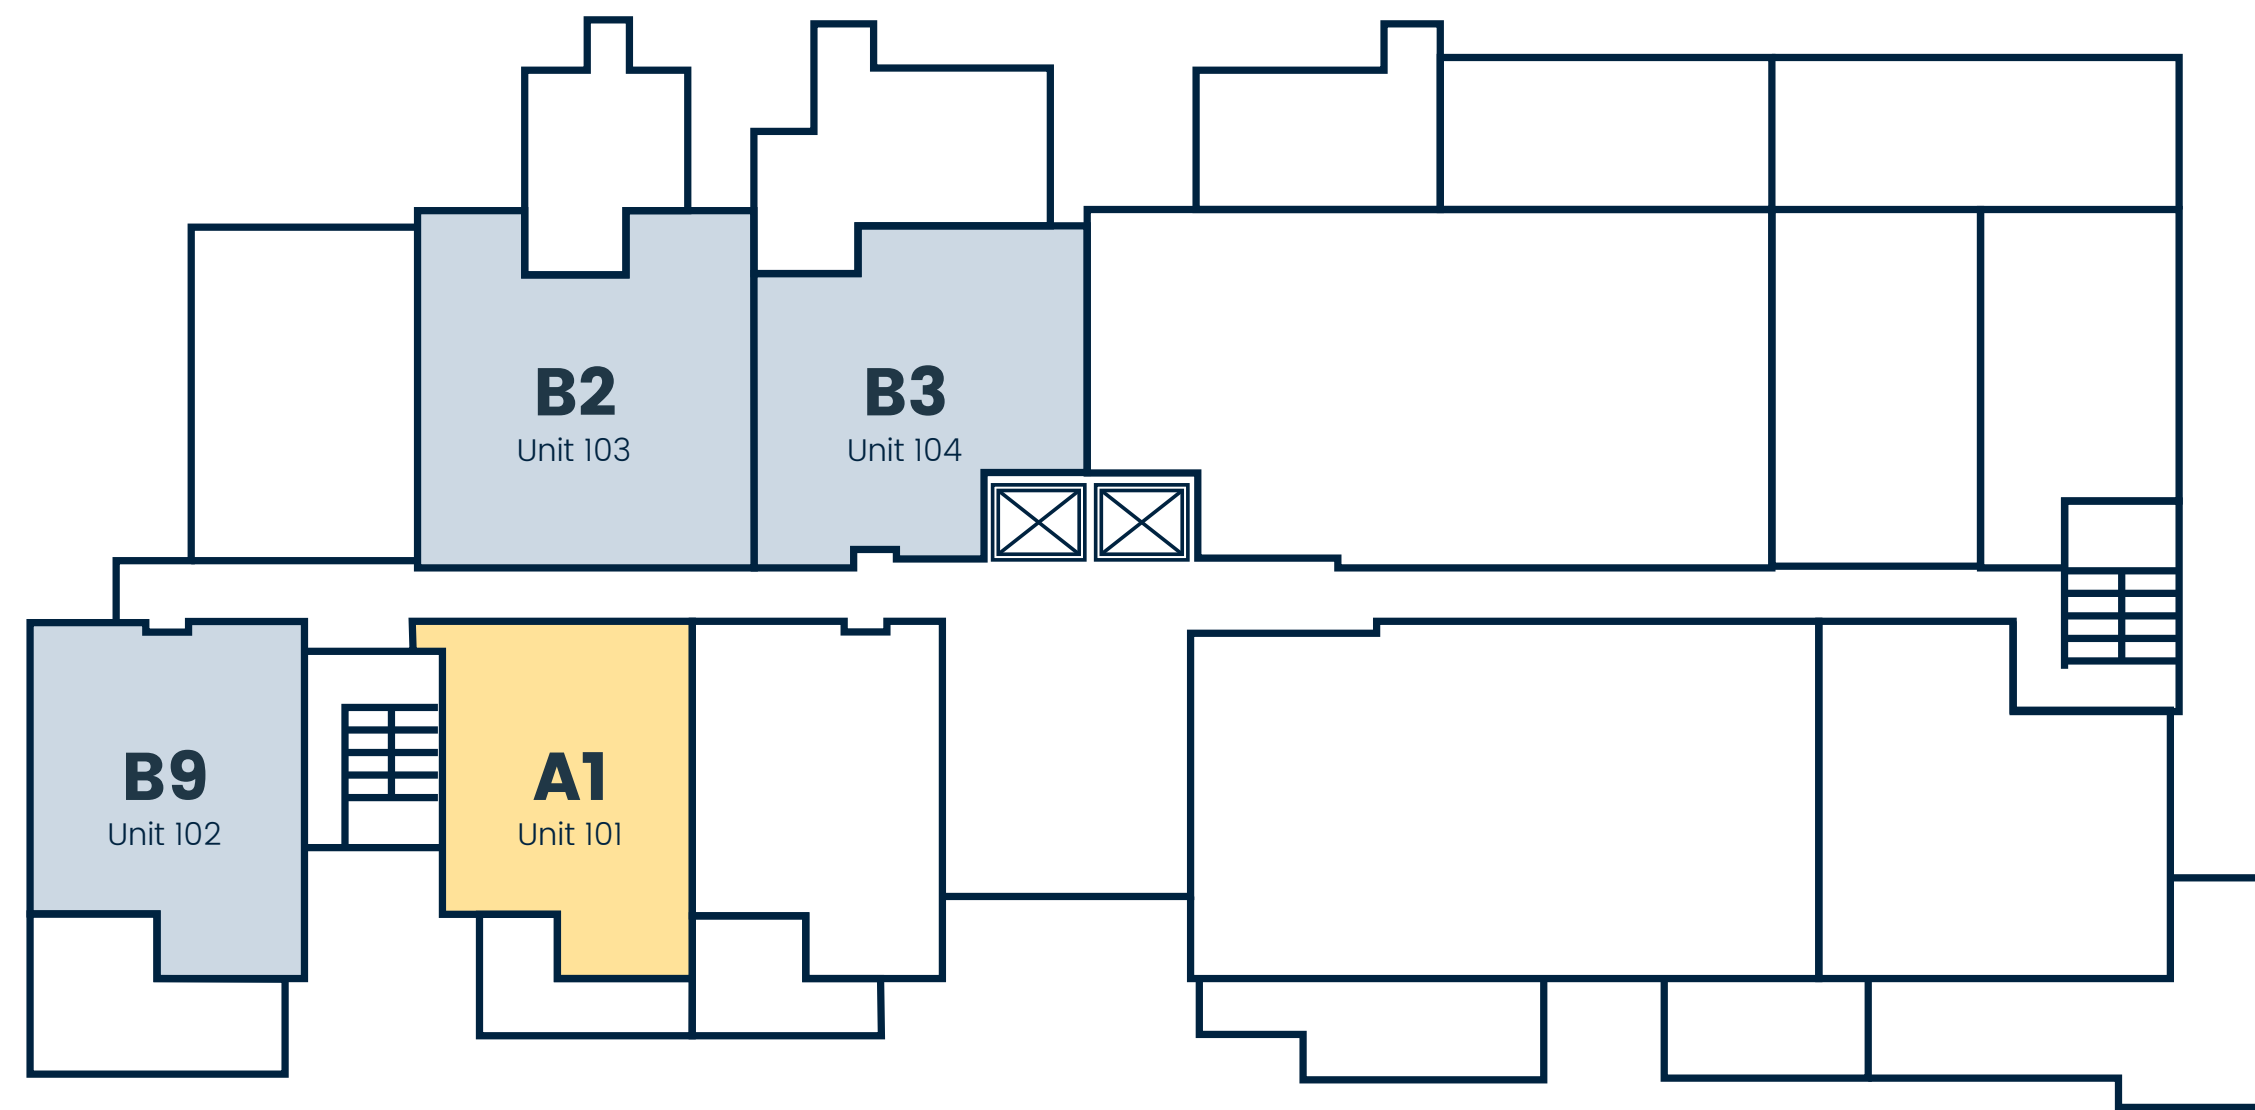

Madore

Building Plan

Level 1

Level 2

Level 3

Level 4

Level 5

Level 6

Level 7

A 1 BED + 1 BATH / + 1 DEN / + 1 GUEST ROOM
Approx 579 - 734 sq.ft

B 2 BED + 2 BATH / + 1 DEN / + 1 GUEST ROOM
Approx 751 - 1000 sq.ft

C 3 BED + 2 BATH / + 1 GUEST ROOM
Approx 859 - 1209 sq.ft