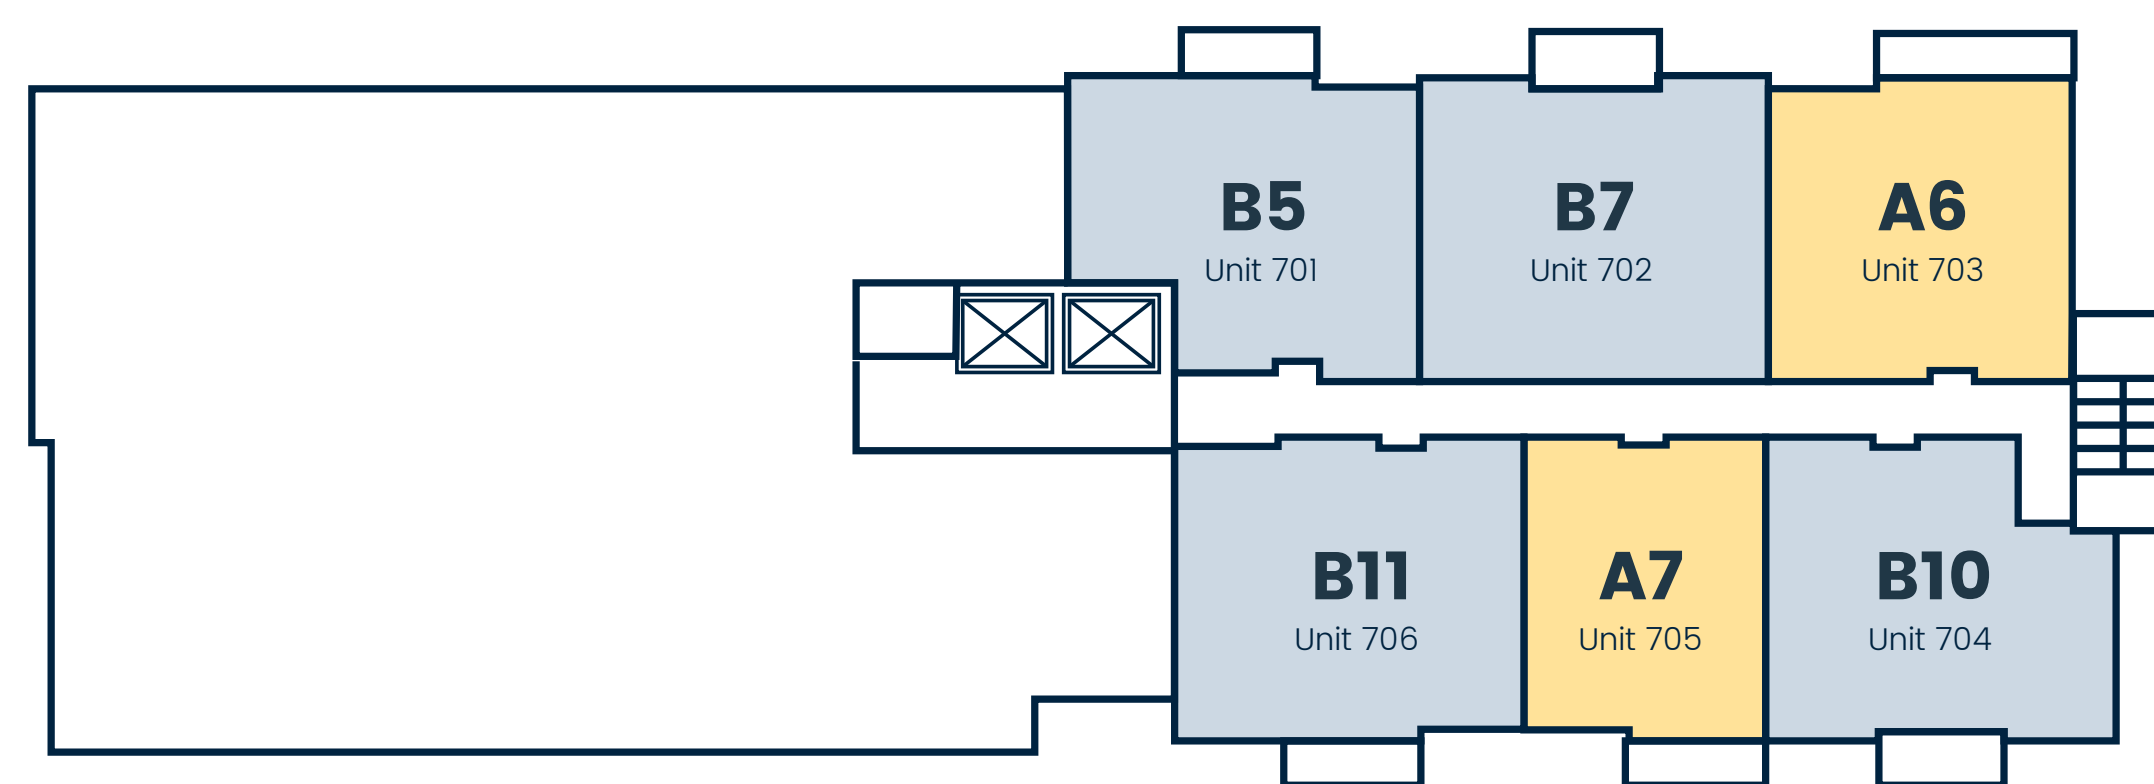

Madore

Building Plan

Level 1

Level 2

Level 3

Level 4

Level 5

Level 6

Level 7

A 1 BED + 1 BATH / + 1 DEN / + 1 GUEST ROOM
Approx 579 - 734 sq.ft

B 2 BED + 2 BATH / + 1 DEN / + 1 GUEST ROOM
Approx 751 - 1000 sq.ft

C 3 BED + 2 BATH / + 1 GUEST ROOM
Approx 859 - 1209 sq.ft