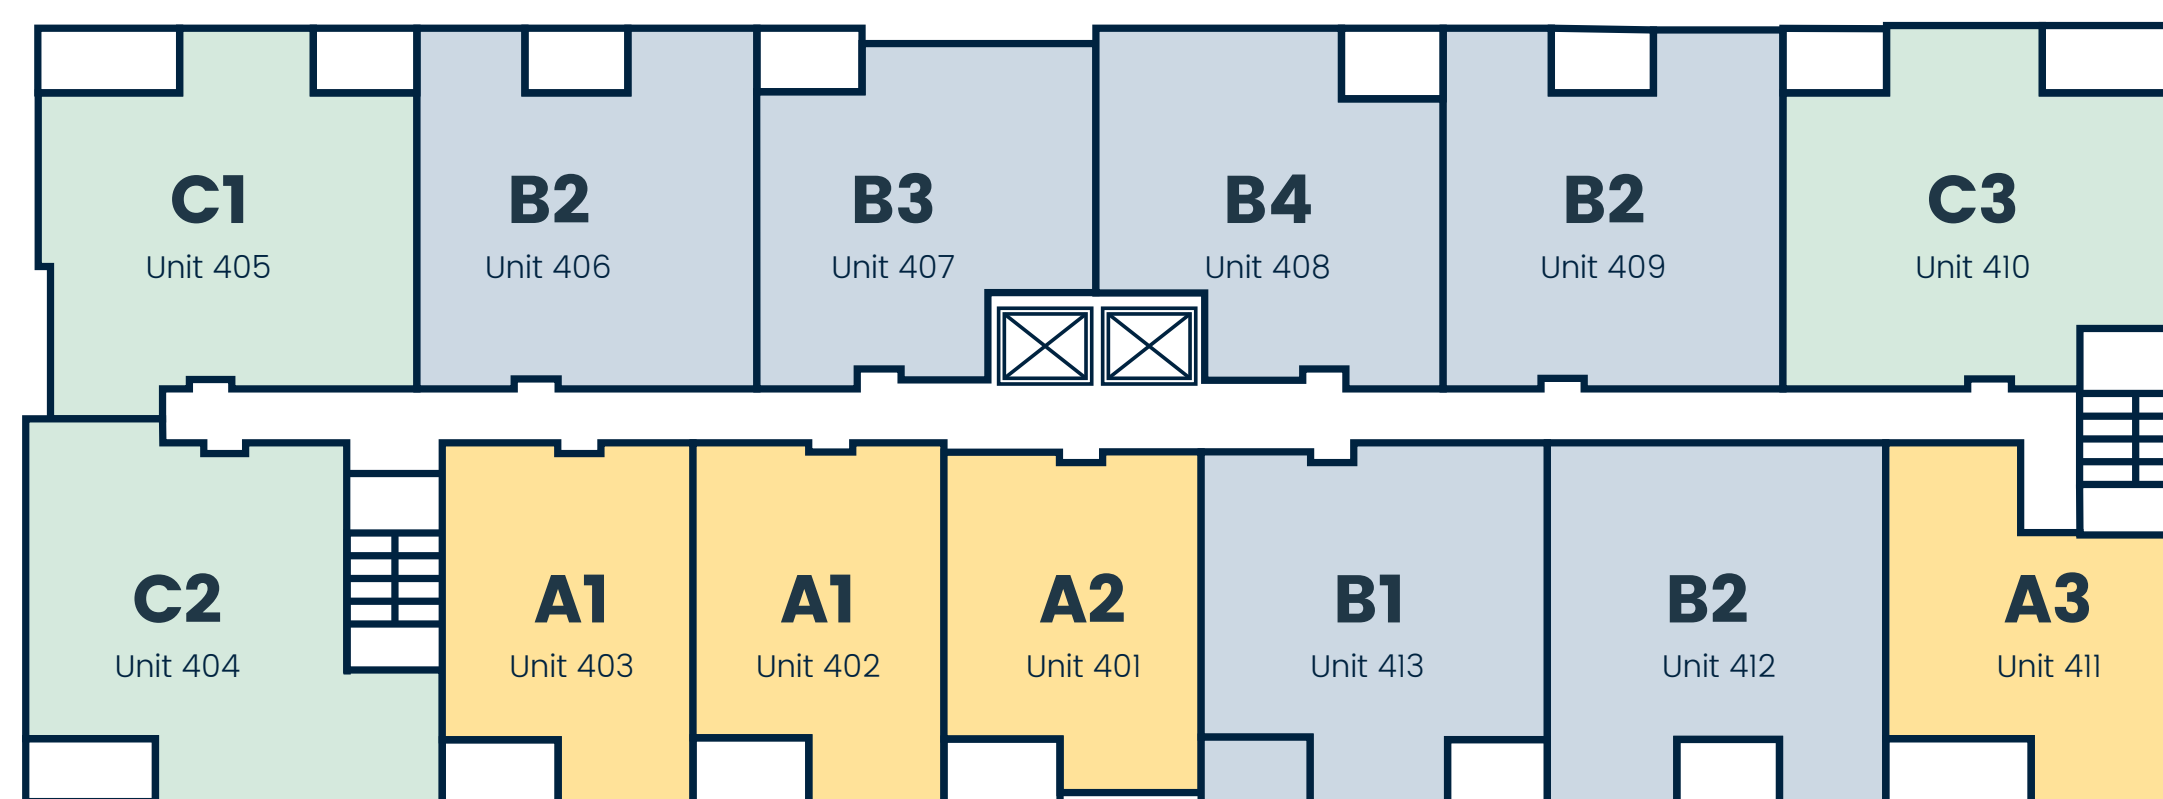

Madore

Building Plan

Level 1

Level 2

Level 3

Level 4

Level 5

Level 6

Level 7

A 1 BED + 1 BATH / + 1 DEN / + 1 GUEST ROOM
Approx 579 - 734 sq.ft

B 2 BED + 2 BATH / + 1 DEN / + 1 GUEST ROOM
Approx 751 - 1000 sq.ft

C 3 BED + 2 BATH / + 1 GUEST ROOM
Approx 859 - 1209 sq.ft