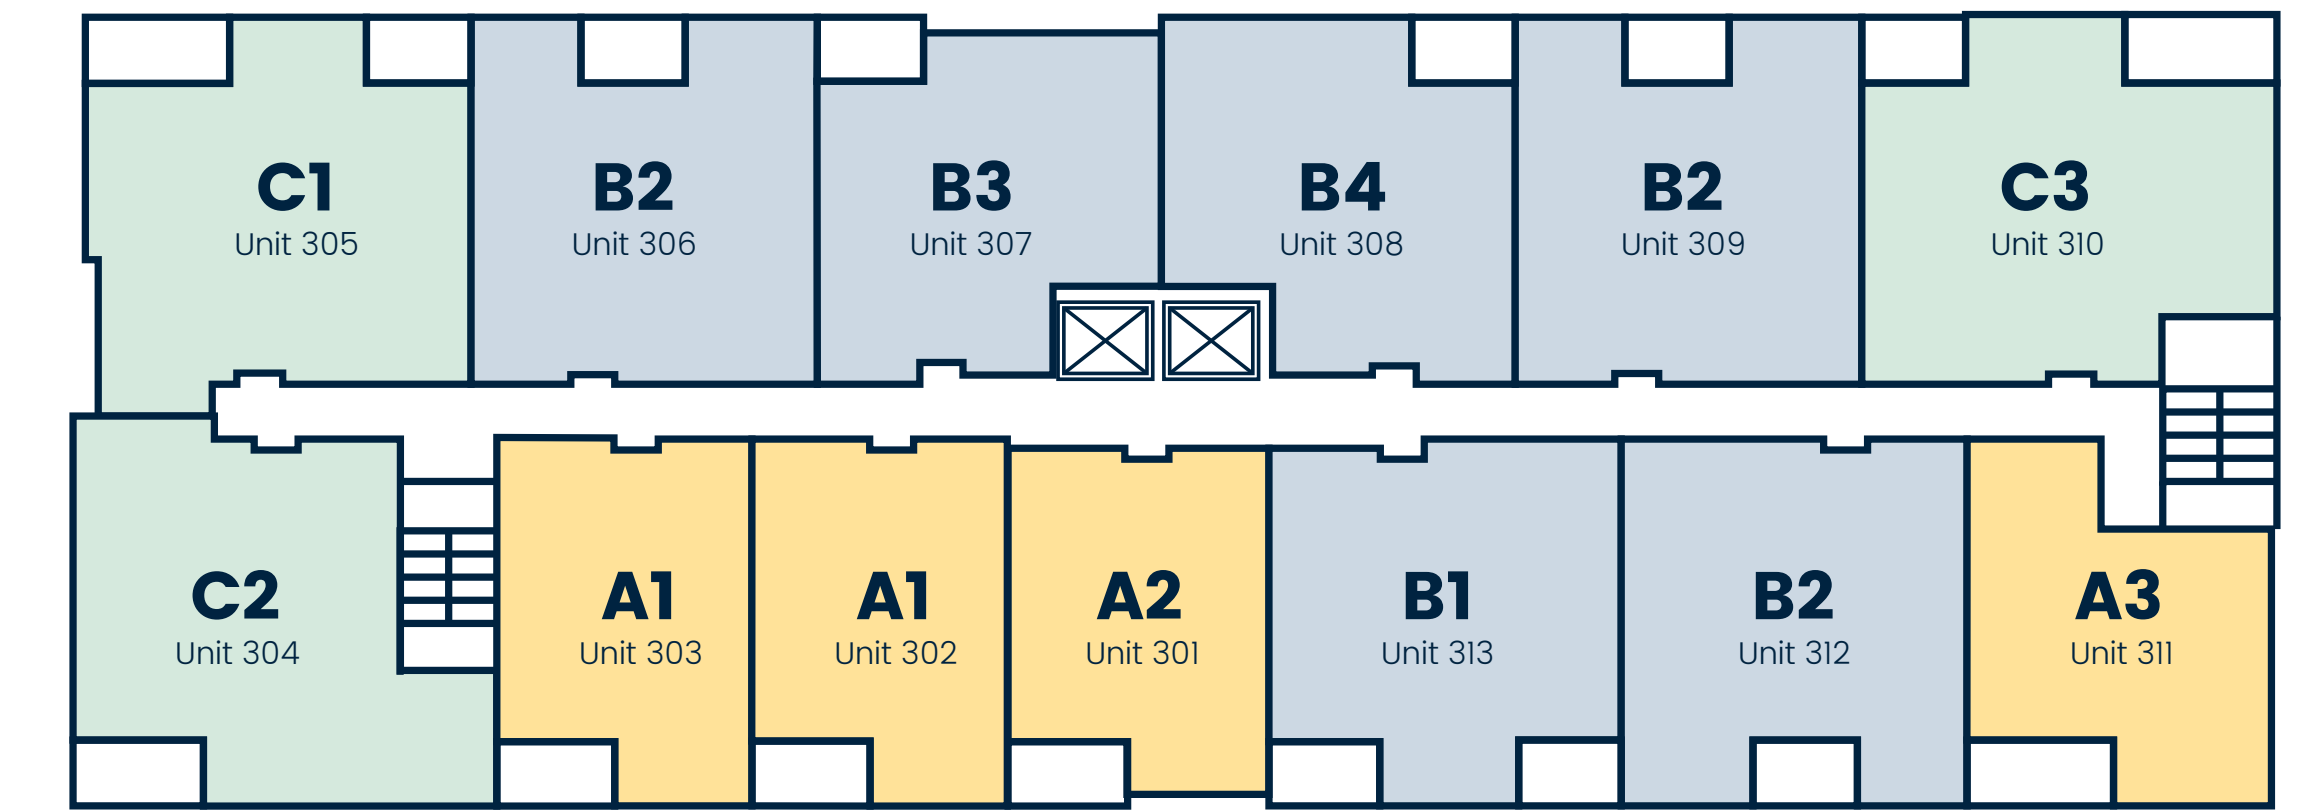

Madore

Building Plan

Level 1

Level 2

Level 3

Level 4

Level 5

Level 6

Level 7

A 1 BED + 1 BATH / + 1 DEN / + 1 GUEST ROOM
Approx 579 - 734 sq.ft

B 2 BED + 2 BATH / + 1 DEN / + 1 GUEST ROOM
Approx 751 - 1000 sq.ft

C 3 BED + 2 BATH / + 1 GUEST ROOM
Approx 859 - 1209 sq.ft